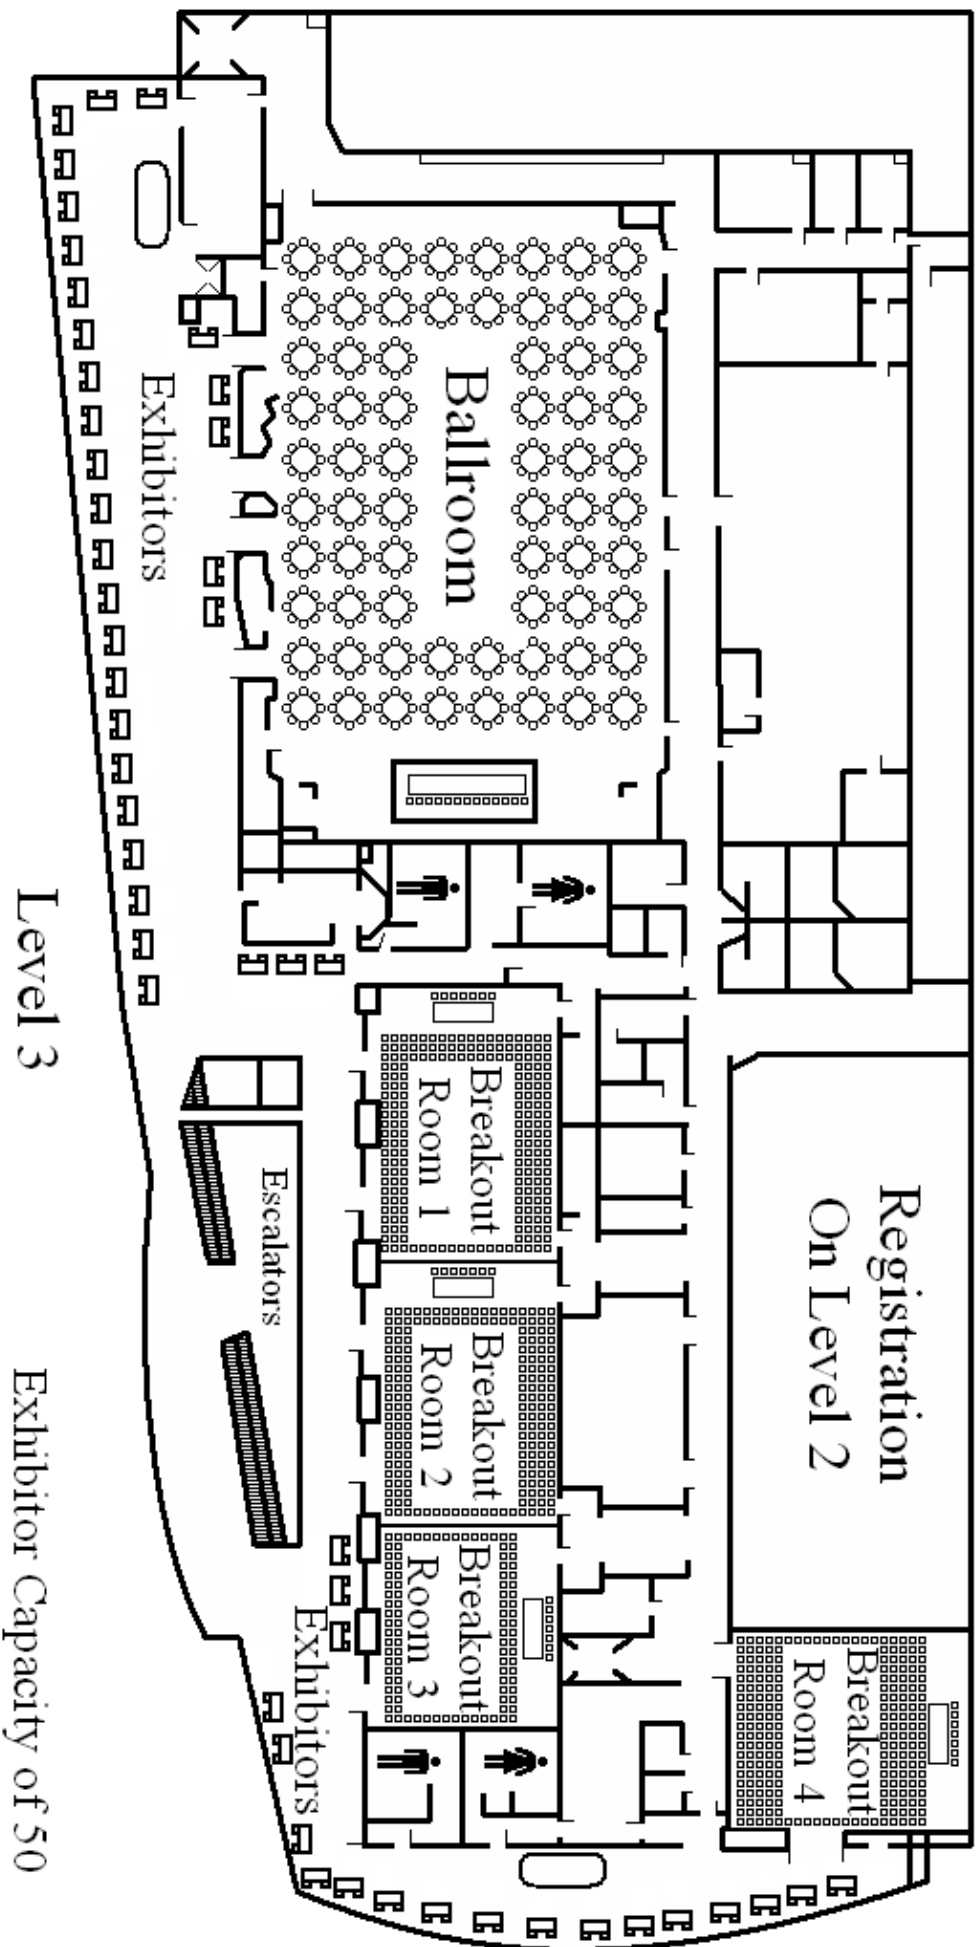

Tuesday, November 13, 2007

Level 3

Exhibitor Capacity of 50

DCU Center

50 Foster Street • Worcester, MA 01608 • Tel: (508) 755-6800 • www.dcucenter.com